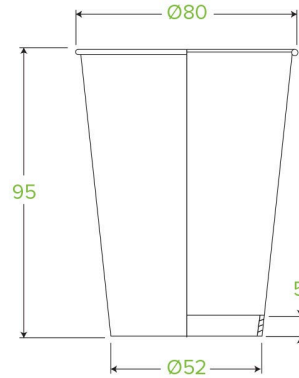

280ml / 8oz (80mm) White Single Wall BioCup BC-8W

Paper BioCups are made from premium paperboard lined with a plant-based bioplastic. BioPak paper cups are certified industrially compostable and carbon neutral. This 8oz white cup fits our small lids.

Carton quantity: 1000	Sleeves per carton: 20	Units per sleeve: 50
Carton Size LxWxH (cm): 41x35x44	Carton gross weight (kg): 9.500000	Carton barcode: 19344062001178
Raw Material: Paper	Lining/coating: Bioplastic - Ingeo [®] , PLA	Window Material: None
Printing Type: Offset	Inks: Food Contact Safe Inks	Brim fill capacity (ml): 280
Dimensions top LxW (mm): 80x80	Dimensions base LxW (mm): 52x52	Product Depth: 95
Product weight (g): 8.2	Thickness: 268gsm + 35gsm PLA	Use: Hot and cold
Manufactured: Taiwan	Customise: Print	MOQ custom: 50000
Mould fees: No	Quality product certified: ISO 9001	Factory food safety certified: BRC, HACCP
Home compostable: No	Industrially compostable: Certified to AS4736 Australian Standards, Certified to EN13432 European Standard	Recyclable: No